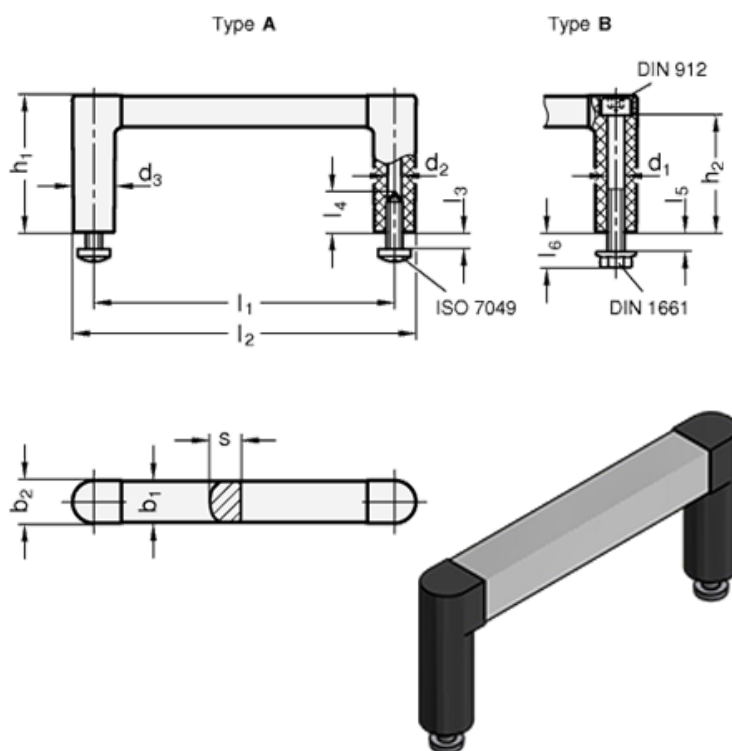

Article number: 2042312180BESS

Description: E+G Handle GN 423-12-180-B-ESS  
- ESS black / black, matte finish

## Measures

b1 = 12	l2	= 192.5
b2 = 12.5	l3 Max.	= 5
d1 = M5	l4 Min.	= -
d2 = -	l5 Max.	= 5
d3 = 12.5	l6	= 10.5
h1 = 40	s	= 9
h2 = 34.5	Weight (g)	= 59
l1 = 180		